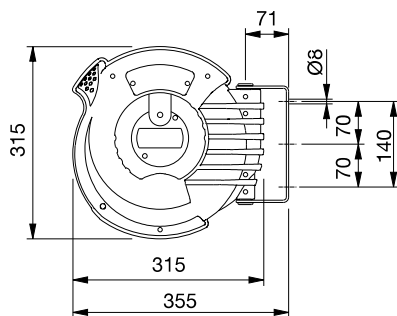

Tubo poliuretano lucido
Tuyau polyuréthane luisant
Glossy polyurethan hose
PU-Schlauch mit glänzender Oberfläche